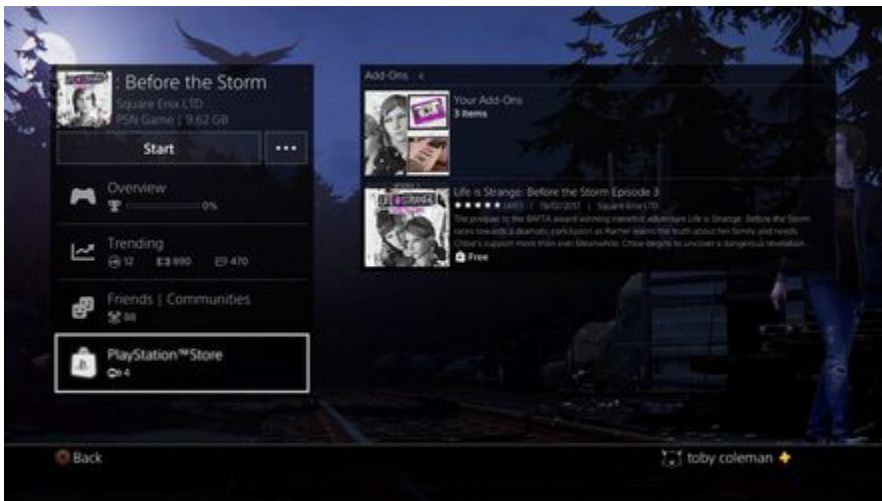

Install Ep3 DLC Guide

When selecting to play Ep3;

The game pushes you here (this is wrong);

As a user you need to go to your Games Library in the PS4 dashboard, select Life is Strange: Before the Storm and scroll to the PlayStation Store option on the bottom left;

Select this and select the episode you wish to install, e.g. Ep3;

(the above image has all the Add-Ons you already have installed, you need to select any elements below this to install them).

Select the bottom Add-On (Ep3) and it will take you to the correct store page, here;