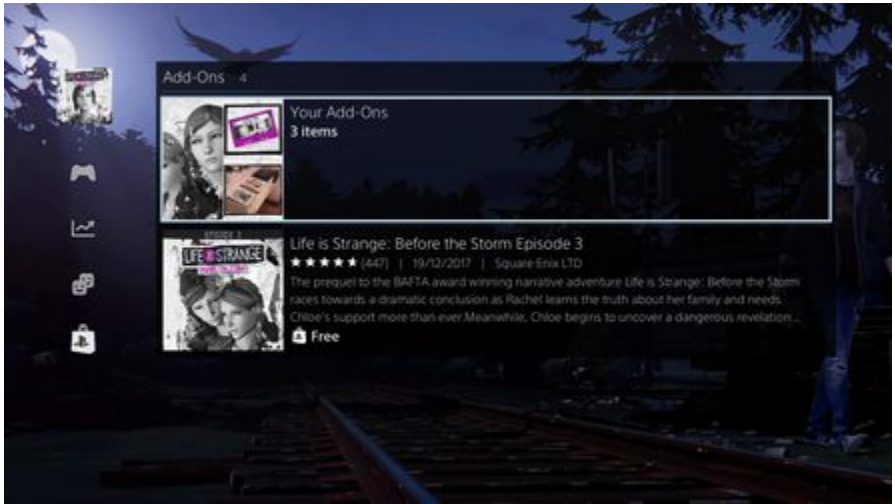

Install Ep3 DLC Guide

When selecting to play Ep3;

The game pushes you here (this is wrong);

As a user you need to go to your Games Library in the PS4 dashboard, select Life is Strange: Before the Storm and scroll to the PlayStation Store option on the bottom left;

Select this and select the episode you wish to install, e.g. Ep3;

(the above image has all the Add-Ons you already have installed, you need to select any elements below this to install them).

Select the bottom Add-On (Ep3) and it will take you to the correct store page, here;